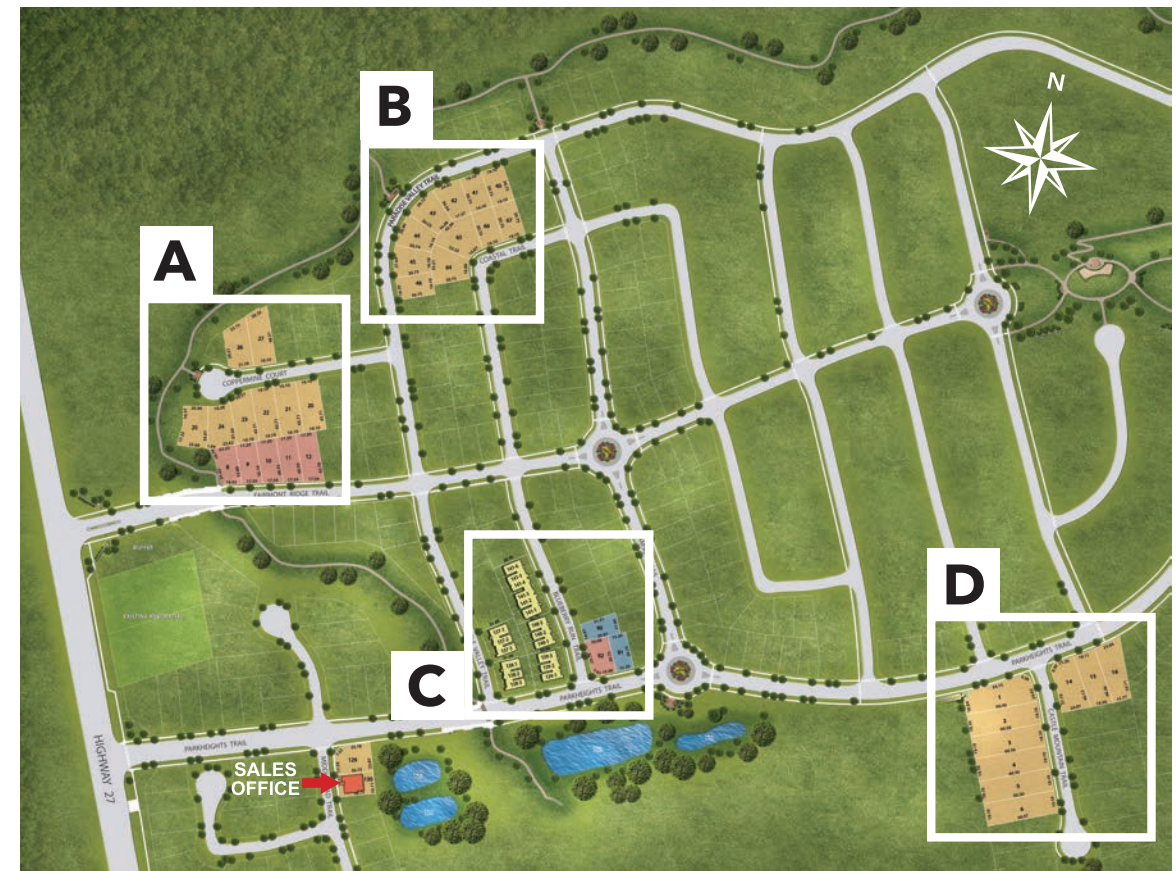

A

Siteplan

- Legend**
- 26' Townhouses
 - 50' Singles
 - 56' Singles
 - 63' Singles

Key Plan

MARYCROFT HOMES™

SIMPLE PLEASURES

Plans, measurements and specifications are approximate and subject to change without notice. Renderings are Artist's Concept.