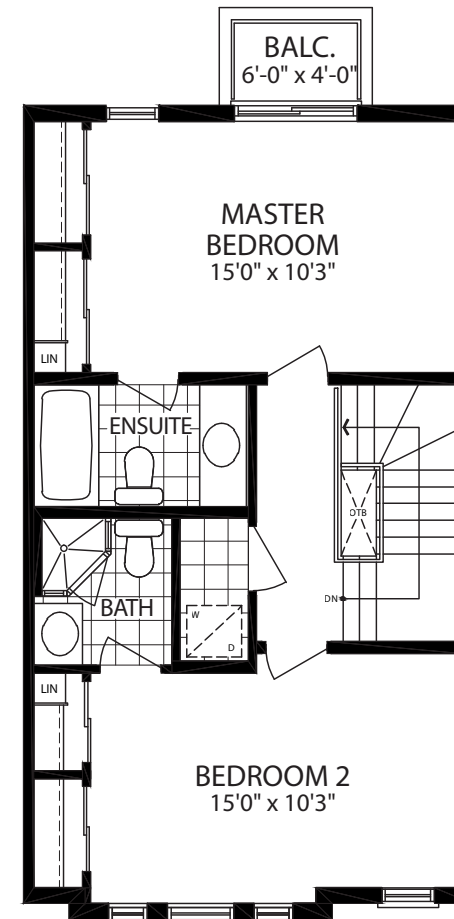

GORDON

INTERIOR UNIT - 1302 SF

MARYCROFT HOMES™

SIMPLE PLEASURES