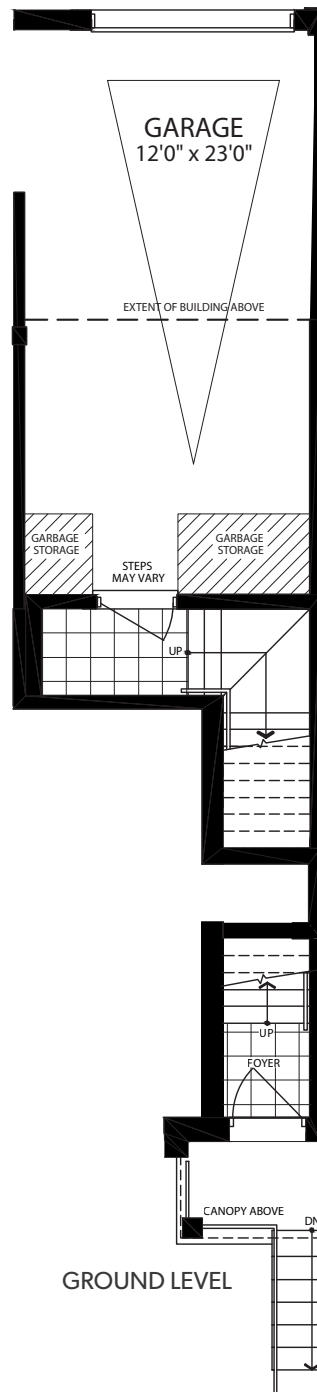

GORDON

INTERIOR UNIT - 1302 SF

MARYCROFT HOMES™

SIMPLE PLEASURES