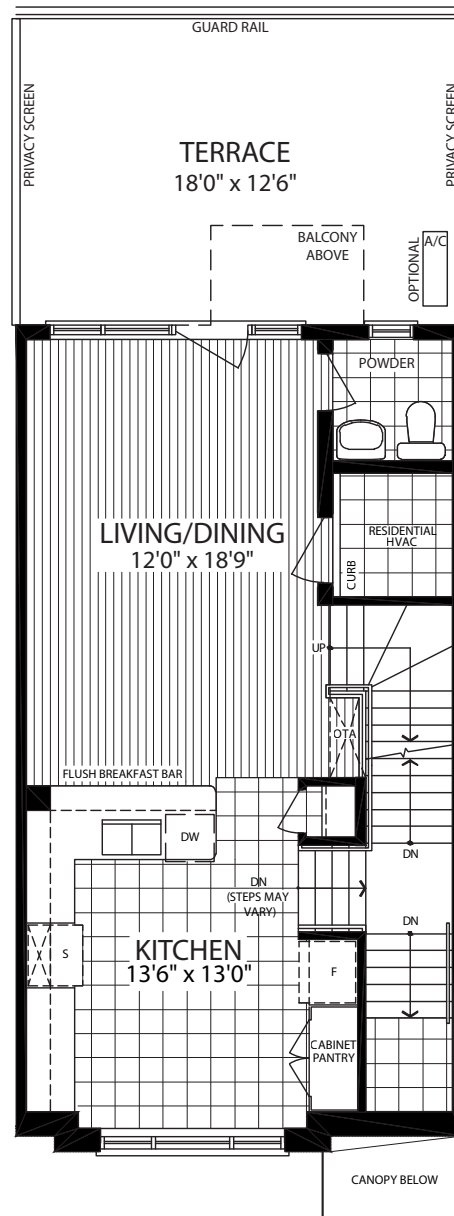

GORDON

INTERIOR UNIT - 1302 SF

MARYCROFT HOMES™

SIMPLE PLEASURES