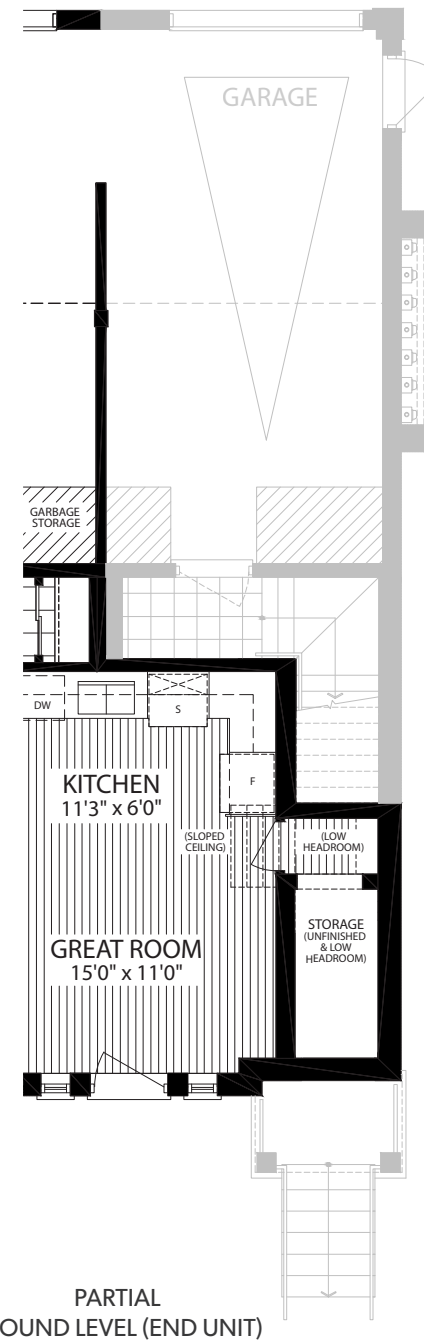

FARLEY

INTERIOR UNIT - 670 SF
END UNIT - 677 SF

MARYCROFT HOMES™
SIMPLE PLEASURES