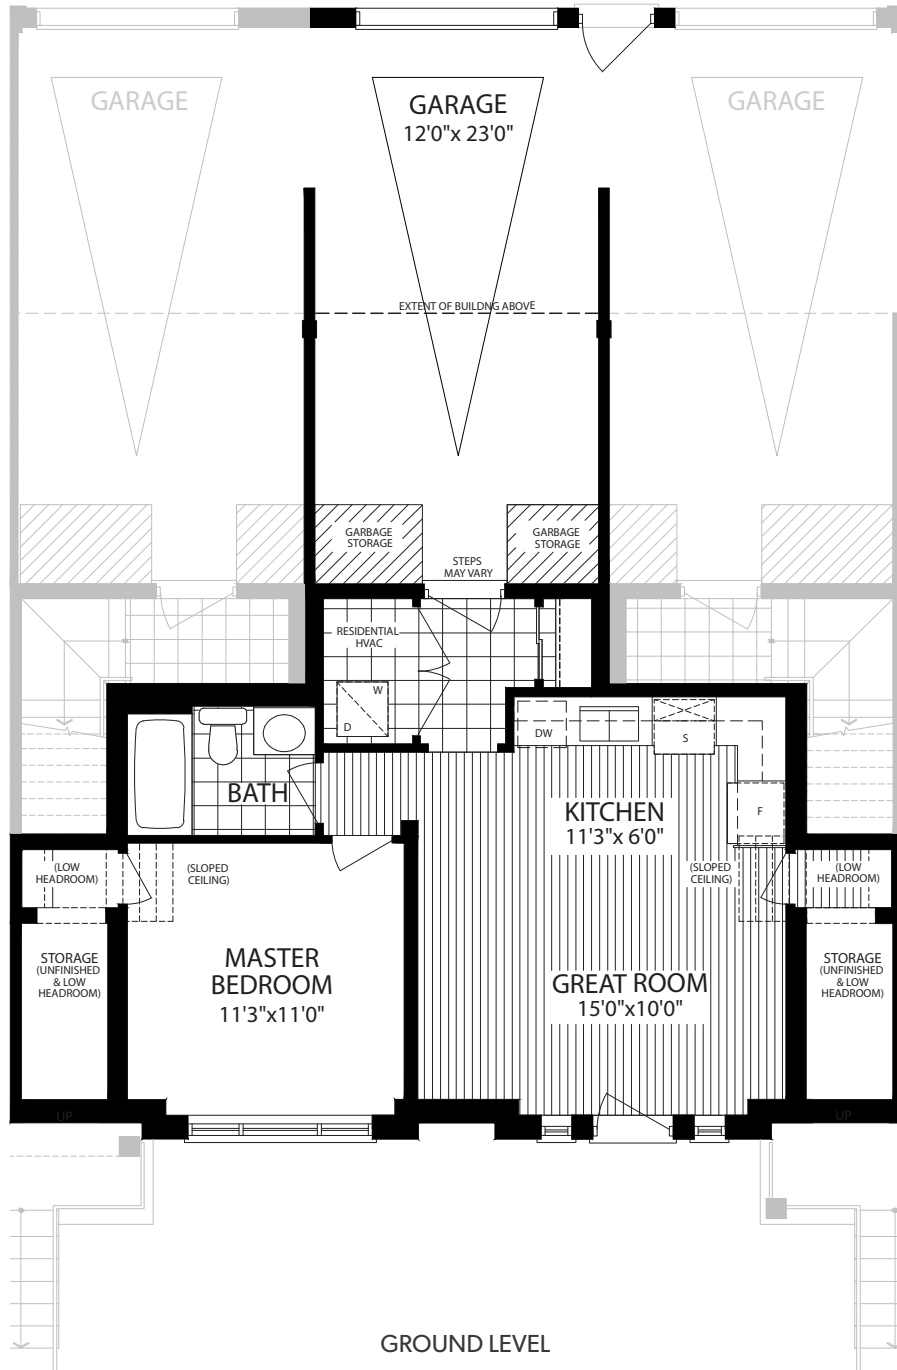

FARLEY

INTERIOR UNIT - 670 SF
END UNIT - 677 SF

MARYCROFT HOMES™
SIMPLE PLEASURES