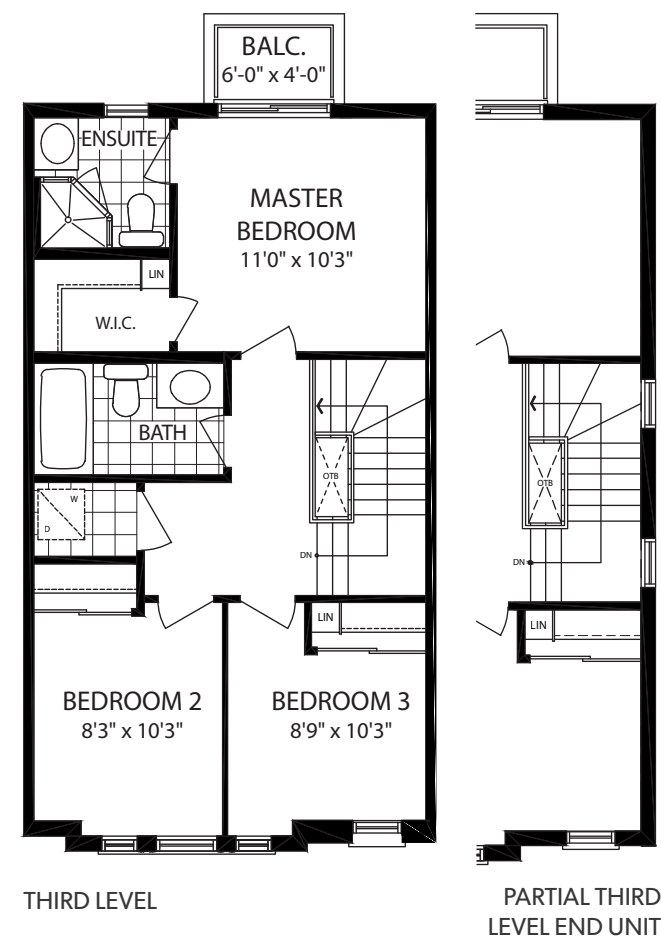

CLAIR

INTERIOR UNIT - 1302 SF
END UNIT - 1343 SF

MARYCROFT HOMES™
SIMPLE PLEASURES