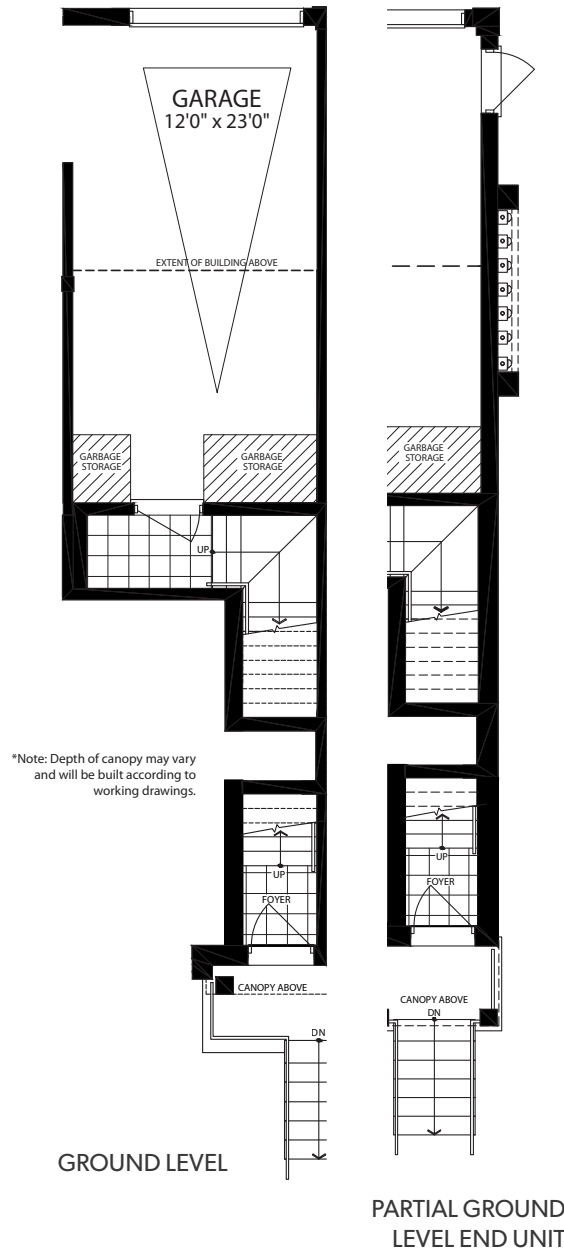

CLAIR

INTERIOR UNIT - 1302 SF
END UNIT - 1343 SF

MARYCROFT HOMES™
SIMPLE PLEASURES