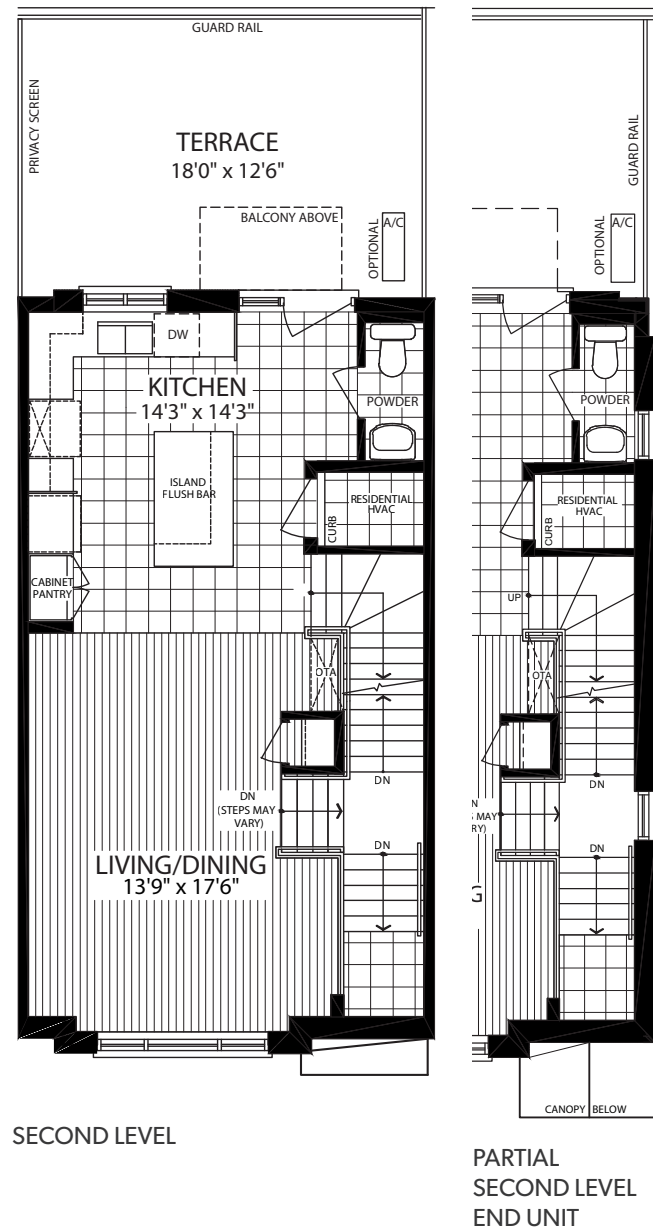

CLAIR

INTERIOR UNIT - 1302 SF
END UNIT - 1343 SF

MARYCROFT HOMES™
SIMPLE PLEASURES