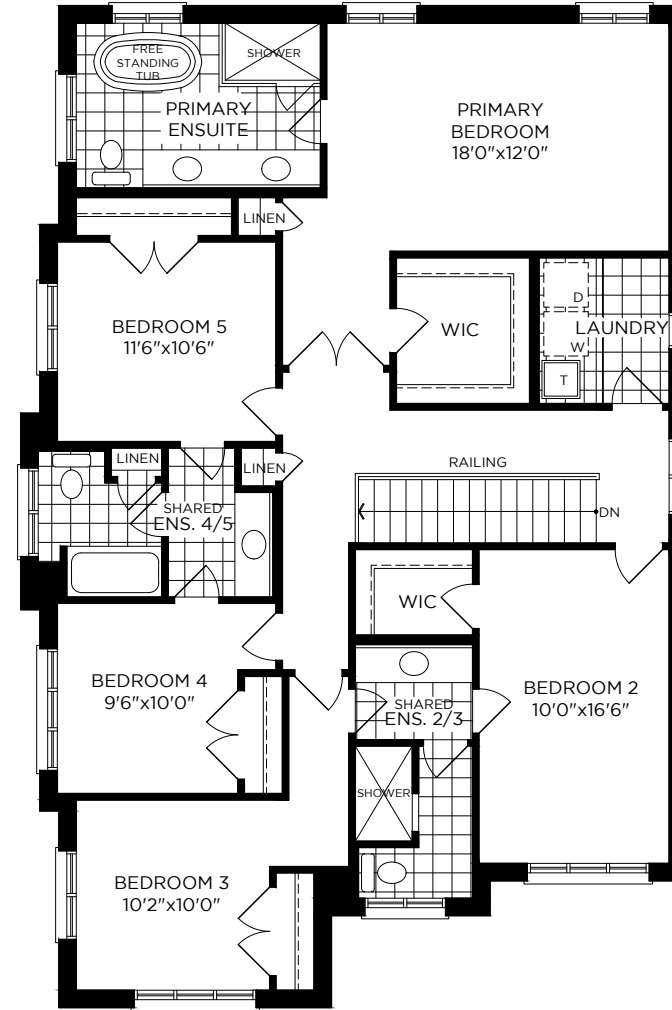

Royce

50ft

SIMCOE
LANDING

MARYCROFT HOMES™

SIMPLE PLEASURES

Elevations: Not all variations are represented in marketing materials. Floorplans: Only one floorplan version is represented in marketing materials. Please refer to Schedule Y of the Agreement of Purchase and Sale for the floorplan/room dimensions/partial features that apply to the home purchased.

Plans, measurements, and specifications are approximate and subject to change without notice. Actual usable floor space may vary from the stated floor area.
All renderings are Artist's Concept. E. & O. E.

Royce

50ft

MAIN FLOOR ELEVATION B

SECOND FLOOR ELEVATION B

BASEMENT ELEVATION B

Elevations: Not all variations are represented in marketing materials. Floorplans: Only one floorplan version is represented in marketing materials. Please refer to Schedule Y of the Agreement of Purchase and Sale for the floorplan/room dimensions/partial features that apply to the home purchased.