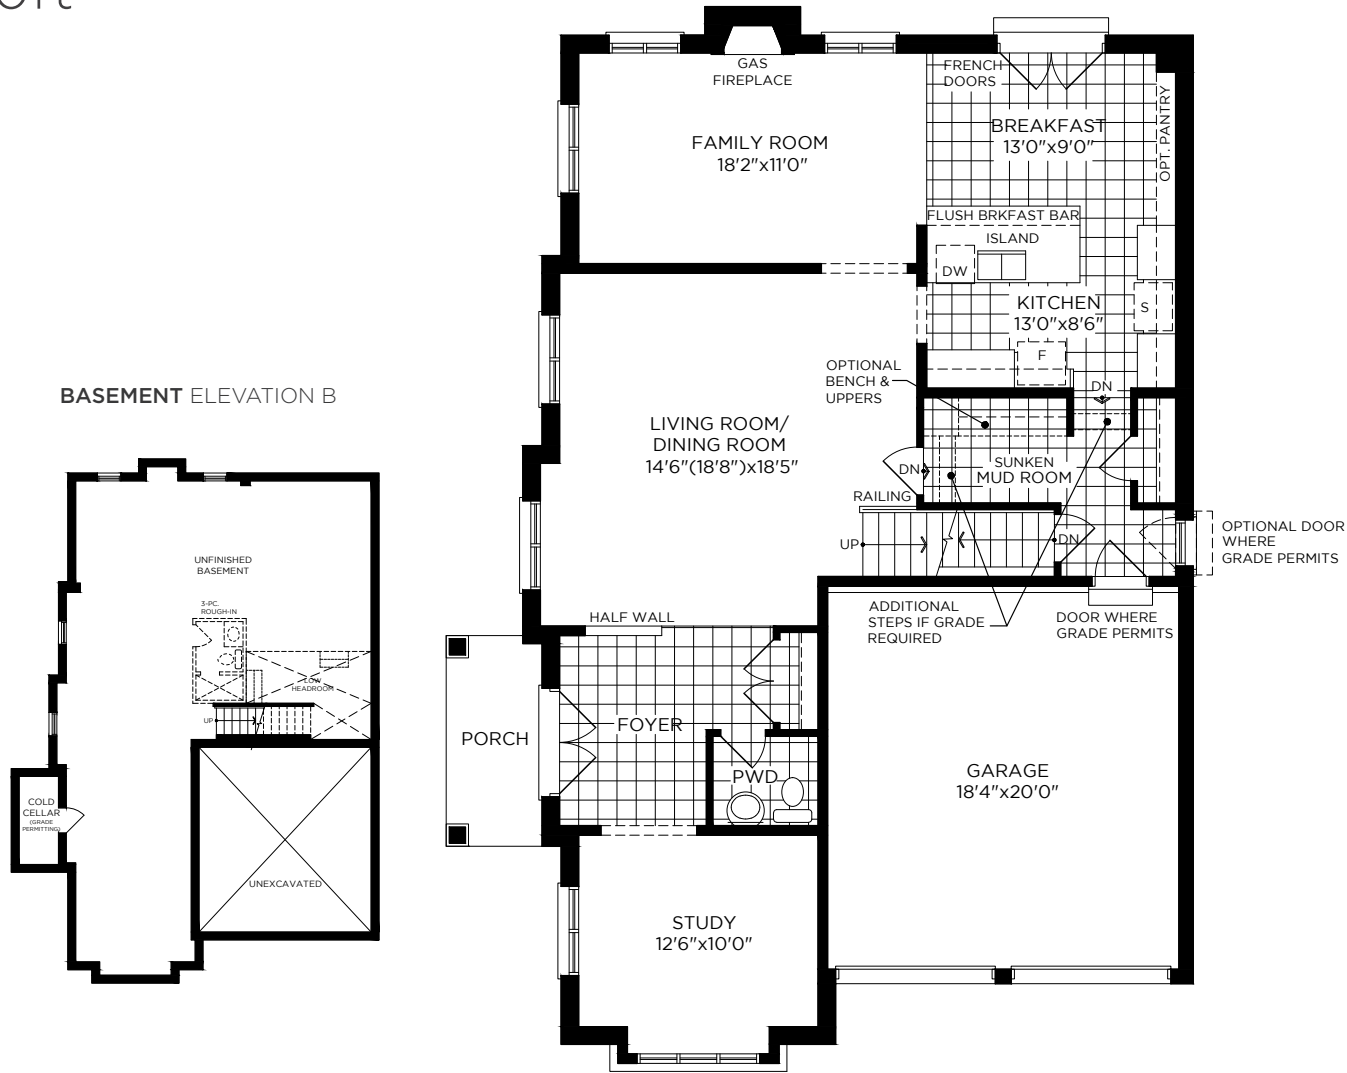

Royce

50ft

SIMCOE
LANDING

MARYCROFT HOMES™

SIMPLE PLEASURES

Elevations: Not all variations are represented in marketing materials. Floorplans: Only one floorplan version is represented in marketing materials. Please refer to Schedule Y of the Agreement of Purchase and Sale for the floorplan/room dimensions/partial features that apply to the home purchased.

Plans, measurements, and specifications are approximate and subject to change without notice. Actual usable floor space may vary from the stated floor area.
All renderings are Artist's Concept. E. & O. E.

Royce

50ft

MAIN FLOOR ELEVATION B

SECOND FLOOR ELEVATION B

BASEMENT ELEVATION B

Elevations: Not all variations are represented in marketing materials. Floorplans: Only one floorplan version is represented in marketing materials. Please refer to Schedule Y of the Agreement of Purchase and Sale for the floorplan/room dimensions/partial features that apply to the home purchased.