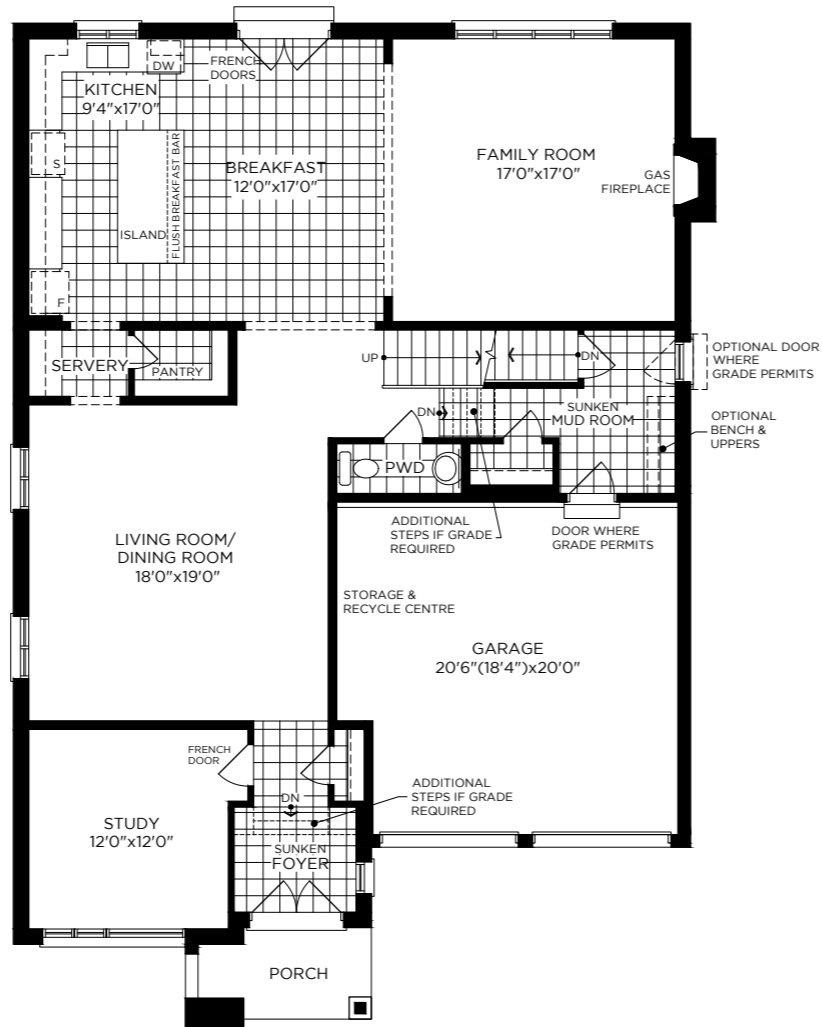

Newport

50ft

SIMCOE
LANDING

MARYCROFT HOMES™

SIMPLE PLEASURES

Elevations: Not all variations are represented in marketing materials. Floorplans: Only one floorplan version is represented in marketing materials. Please refer to Schedule Y of the Agreement of Purchase and Sale for the floorplan/room dimensions/partial features that apply to the home purchased.

Plans, measurements, and specifications are approximate and subject to change without notice. Actual usable floor space may vary from the stated floor area. All renderings are Artist's Concept. E. & O. E.

Newport

50ft

MAIN FLOOR ELEVATION A

SECOND FLOOR ELEVATION A

BASEMENT ELEVATION A

Elevations: Not all variations are represented in marketing materials. Floorplans: Only one floorplan version is represented in marketing materials. Please refer to Schedule Y of the Agreement of Purchase and Sale for the floorplan/room dimensions/partial features that apply to the home purchased.