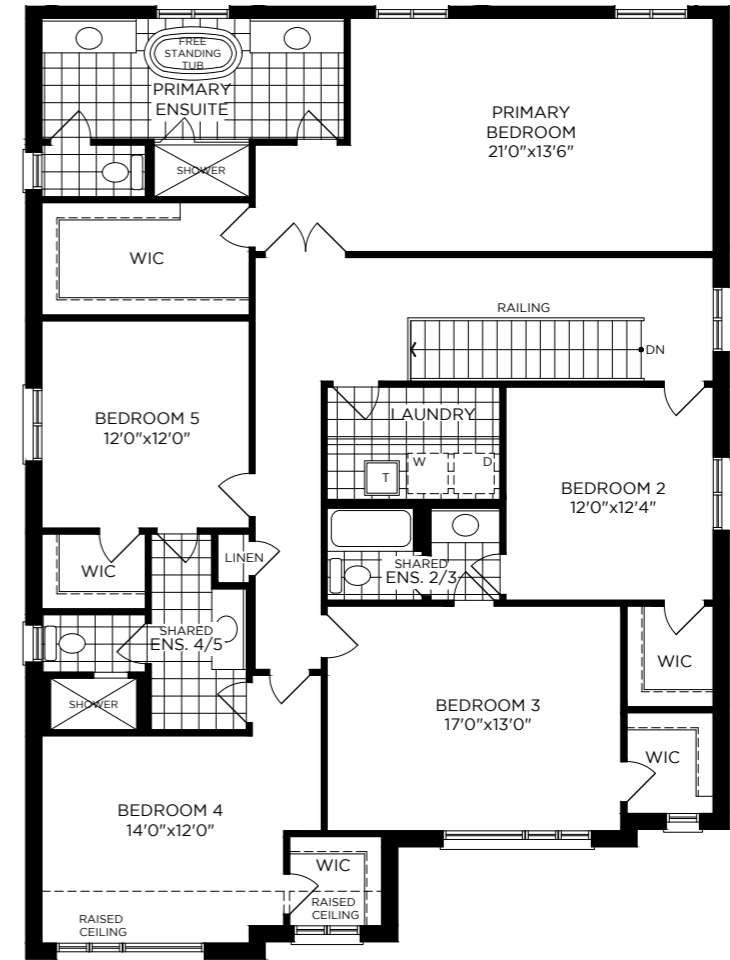

Newport

50ft

SIMCOE
LANDING

MARYCROFT HOMES™

SIMPLE PLEASURES

Elevations: Not all variations are represented in marketing materials. Floorplans: Only one floorplan version is represented in marketing materials. Please refer to Schedule Y of the Agreement of Purchase and Sale for the floorplan/room dimensions/partial features that apply to the home purchased.

Plans, measurements, and specifications are approximate and subject to change without notice. Actual usable floor space may vary from the stated floor area. All renderings are Artist's Concept. E. & O. E.

Newport

50ft

MAIN FLOOR ELEVATION A

SECOND FLOOR ELEVATION A

BASEMENT ELEVATION A

Elevations: Not all variations are represented in marketing materials. Floorplans: Only one floorplan version is represented in marketing materials. Please refer to Schedule Y of the Agreement of Purchase and Sale for the floorplan/room dimensions/partial features that apply to the home purchased.