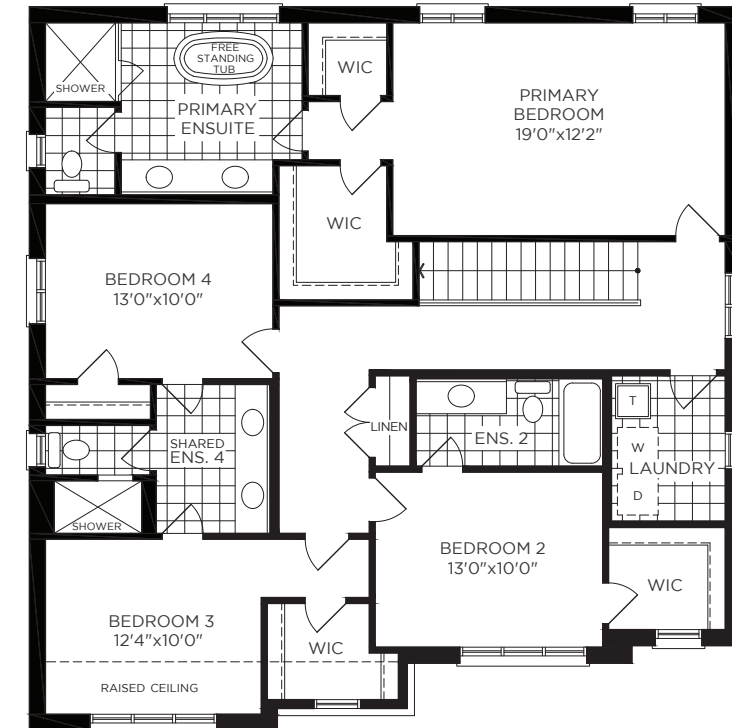

# Georgian

50ft

SIMCOE  
LANDING

**MARYCROFT HOMES™**

SIMPLE PLEASURES

**Elevations:** Not all variations are represented in marketing materials. **Floorplans:** Only one floorplan version is represented in marketing materials. Please refer to Schedule Y of the Agreement of Purchase and Sale for the floorplan/room dimensions/partial features that apply to the home purchased.

Plans, measurements, and specifications are approximate and subject to change without notice. Actual usable floor space may vary from the stated floor area. All renderings are Artist's Concept. E. & O. E.

# Georgian

50ft

MAIN FLOOR ELEVATION A

SECOND FLOOR ELEVATION A

BASEMENT ELEVATION A

Elevations: Not all variations are represented in marketing materials. Floorplans: Only one floorplan version is represented in marketing materials. Please refer to Schedule Y of the Agreement of Purchase and Sale for the floorplan/room dimensions/partial features that apply to the home purchased.