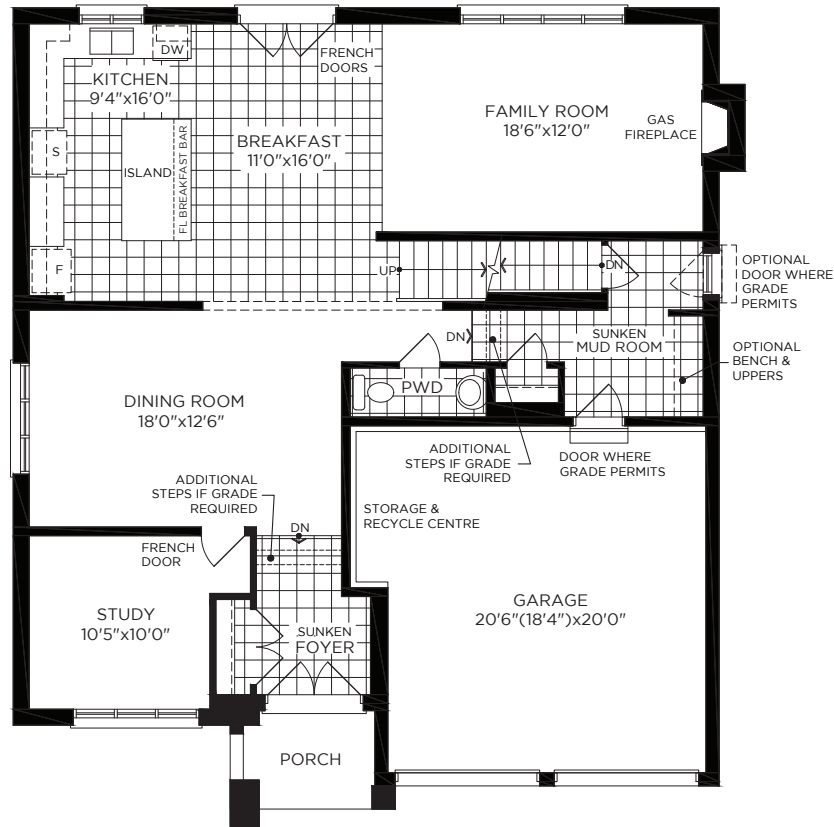

# Georgian

50ft

SIMCOE  
LANDING

**MARYCROFT HOMES™**

SIMPLE PLEASURES

**Elevations:** Not all variations are represented in marketing materials. **Floorplans:** Only one floorplan version is represented in marketing materials. Please refer to Schedule Y of the Agreement of Purchase and Sale for the floorplan/room dimensions/partial features that apply to the home purchased.

Plans, measurements, and specifications are approximate and subject to change without notice. Actual usable floor space may vary from the stated floor area. All renderings are Artist's Concept. E. & O. E.

# Georgian

50ft

MAIN FLOOR ELEVATION A

SECOND FLOOR ELEVATION A

BASEMENT ELEVATION A

Elevations: Not all variations are represented in marketing materials. Floorplans: Only one floorplan version is represented in marketing materials. Please refer to Schedule Y of the Agreement of Purchase and Sale for the floorplan/room dimensions/partial features that apply to the home purchased.